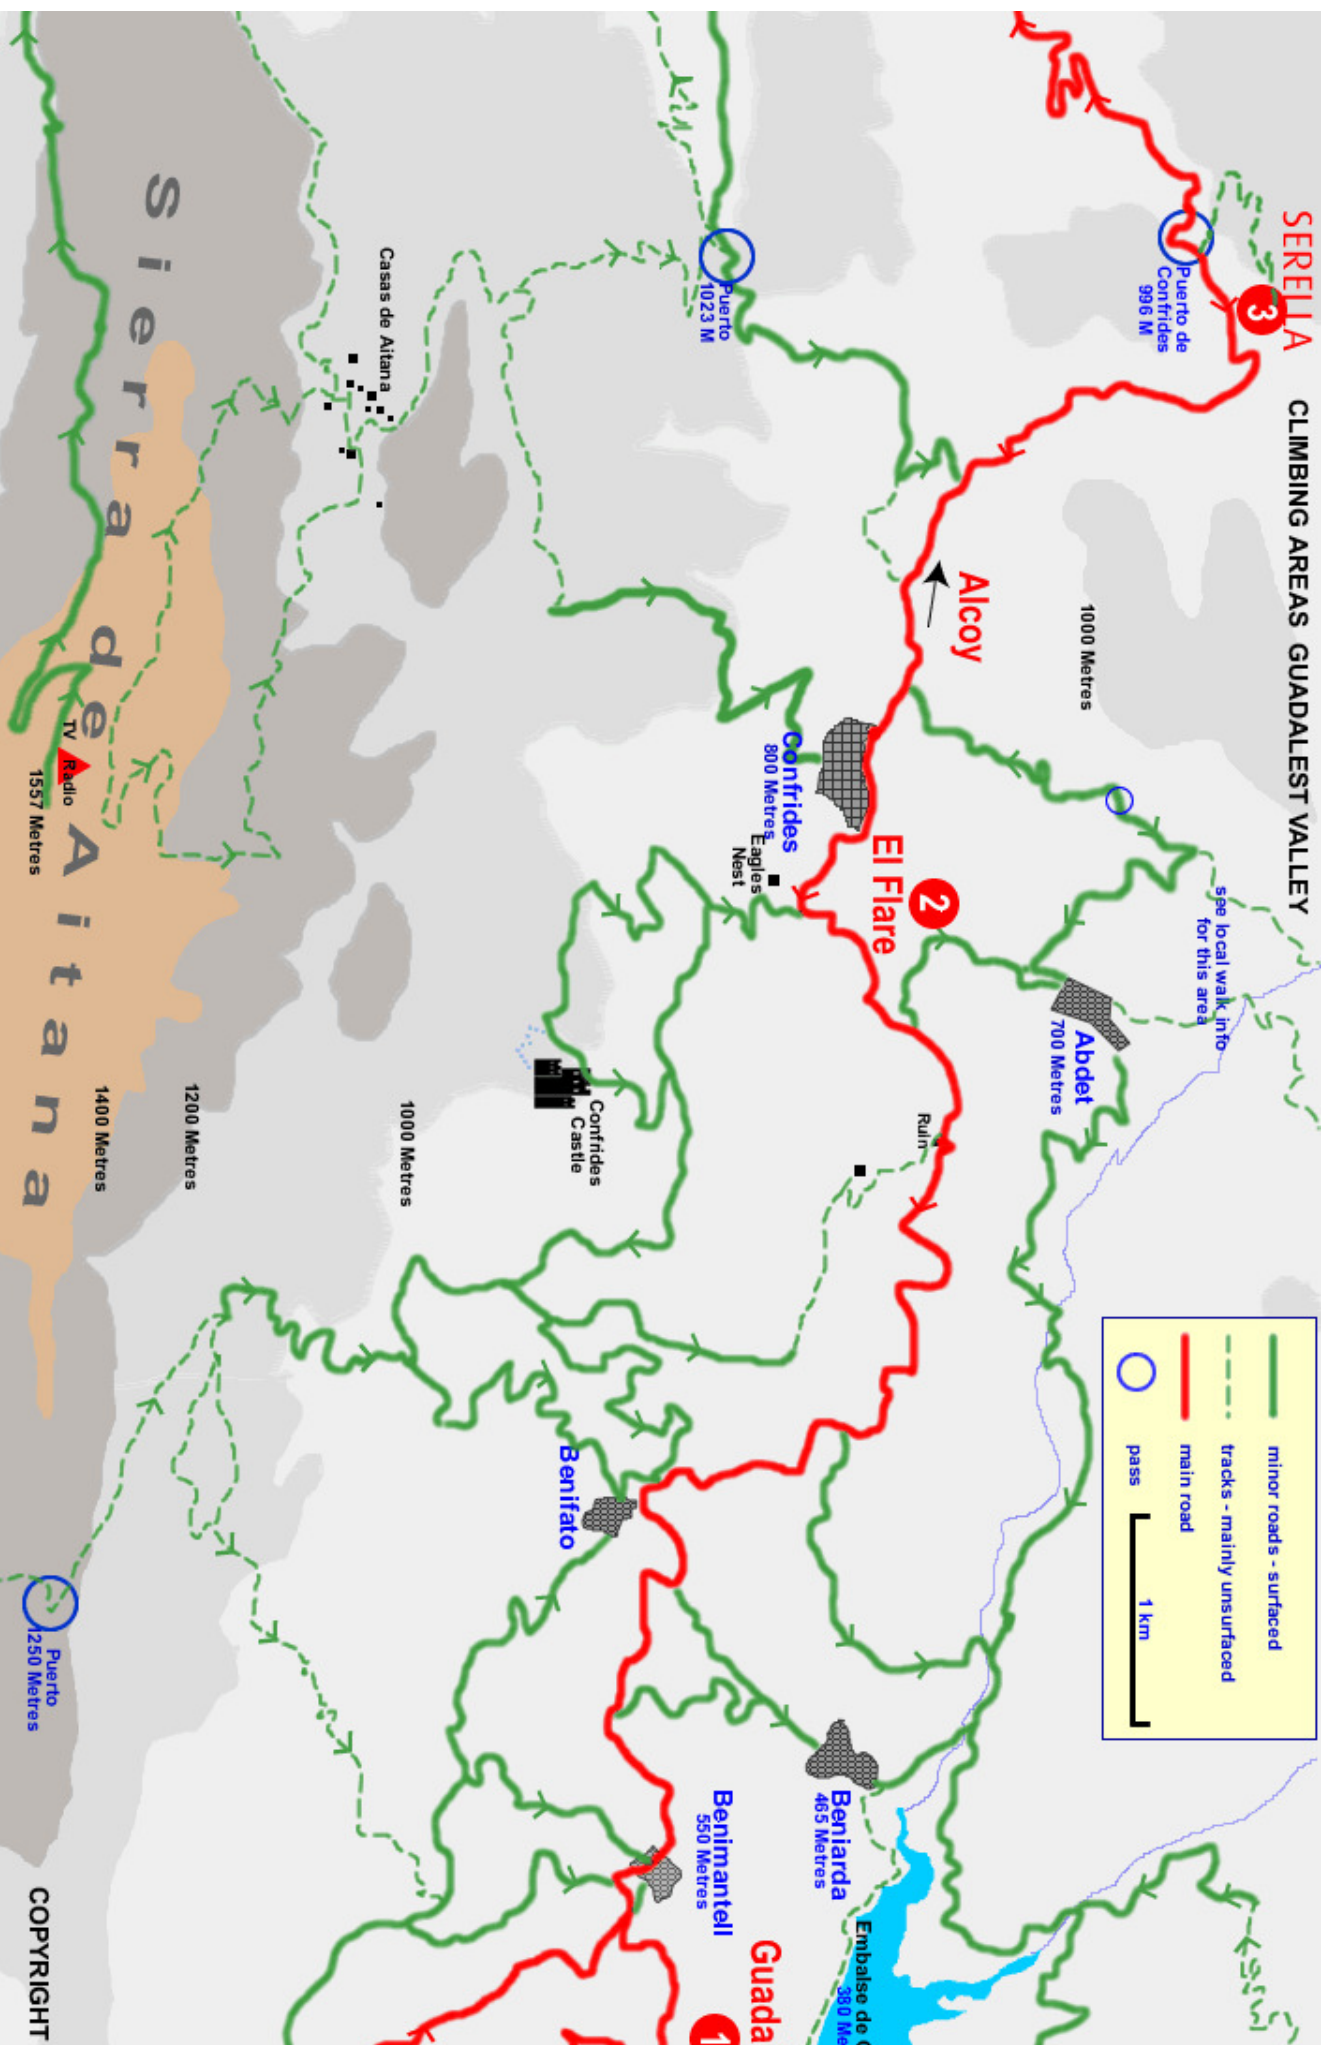

SERELLA

CLIMBING AREAS GUADALEST VALLEY

Puerto de Contrides 996 M

Puerto 1023 M

1000 Metres

Alcoy

Contrides 800 Metres

El Flare

Abdet 700 Metres

see local walk into for this area

Contrides Castle

1000 Metres

1200 Metres

1400 Metres

TV Radio 1557 Metres

Aitana

Sierra de Aitana

Benifato

Benimantell 550 Metres

Beniarda 465 Metres

Embalse de C 380 Metres

Guadal

Puerto 1250 Metres

Legend:

- minor roads - surfaced
- tracks - mainly unsurfaced
- main road
- pass

Scale: 1 Km